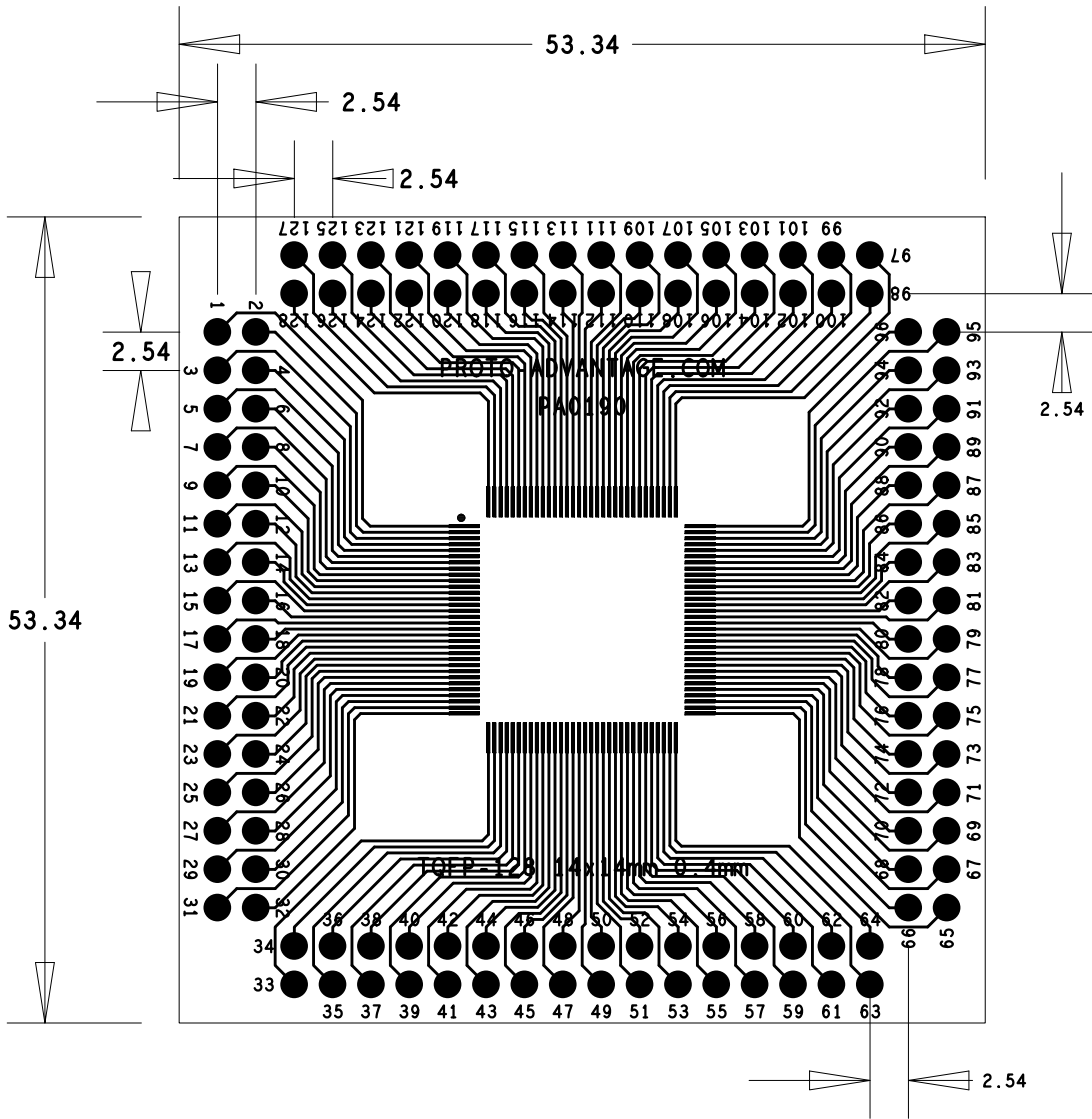

www.Proto-Advantage.com

PA0190 PGA Pinout Diagram

Copyright 2016 Proto Advantage

Dimensioned Drawing 2:1 Scale